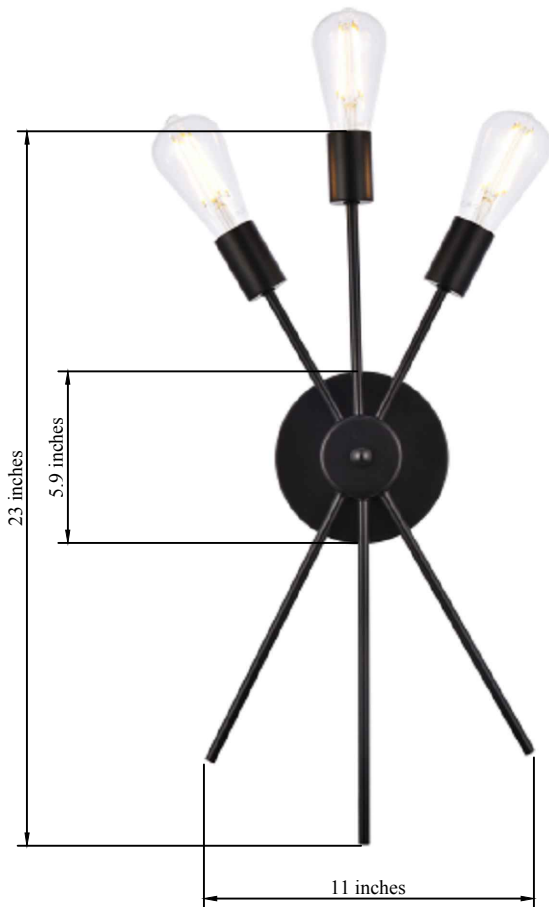

PRODUCT SPECIFICATION SHEET

LUCCA COLLECTION

LUCCA 3-Light Black Bathroom Lamp

Black
Item No:LD640W10BK

Brass
Item No:LD640W10BR

Brass&Black
Item No:LD640W10BRK

Available Finishes

Dimensions

Back Plate Size(in)	D5.9"*H1"
Chain/Rod Length	N/A
Width	11"
Extension	2.75"
Height	23"
Maximum Height	N/A

Specifications

Finish	3 Finishes
Material	Iron
Glass Color	N/A
Type	Bathroom lamp
Hanging Device	N/A
Voltage	110-125V
Dimmable	Yes
Warranty	1 Year Limited
Shipment Type	Small Parcel

Bulb / Socket

Socket Type	E26
Number of Lights	3
Wattage/Bulb	40W
Included	No

Installation

Indoor/Outdoor	Indoor
Dry/Wet/Damp	Dry
Weight	1.8 LBS
Wire Length	8"
Safety Rating	ETL Listed